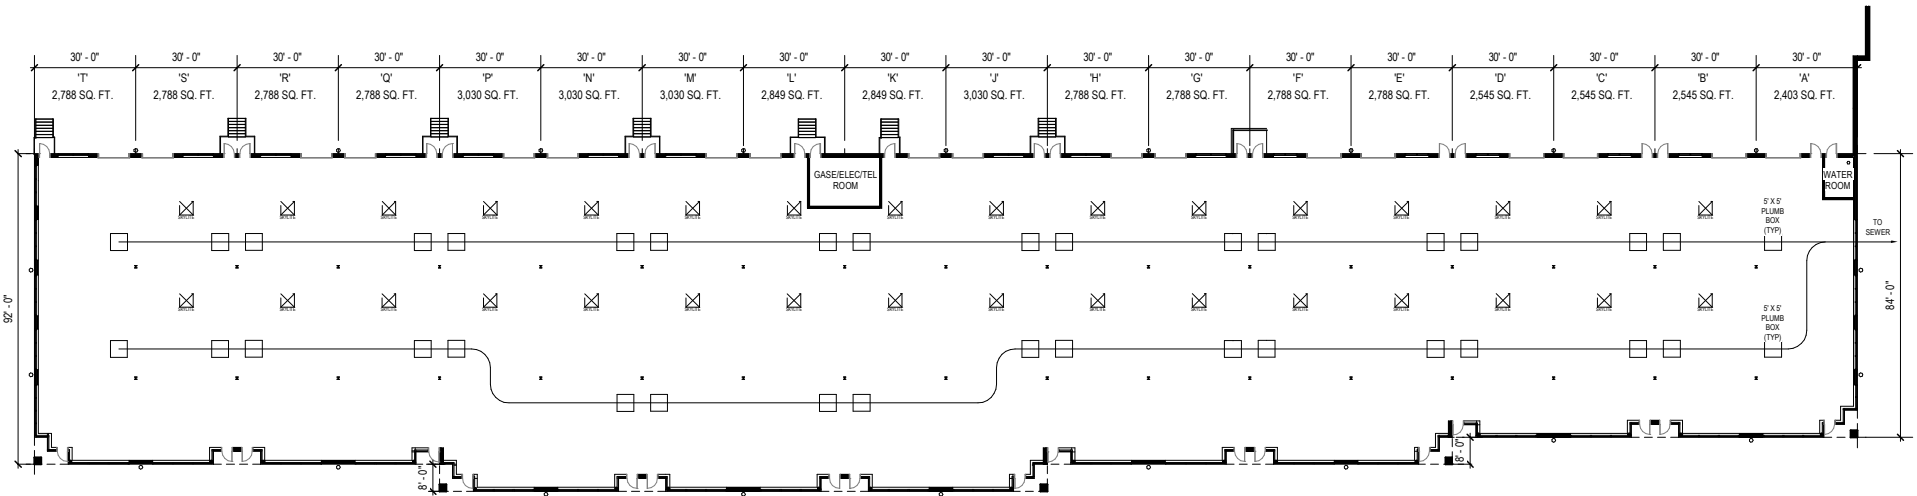

**Total SF Available:**  
2,403 - 50,160 SF

*Coming soon!*

LOADING

PARKING

*Note: This space plan is subject to existing field conditions. This drawing is proprietary and the exclusive property of St. John Properties, Inc. Any duplications, distribution, or other unauthorized use is strictly prohibited.*