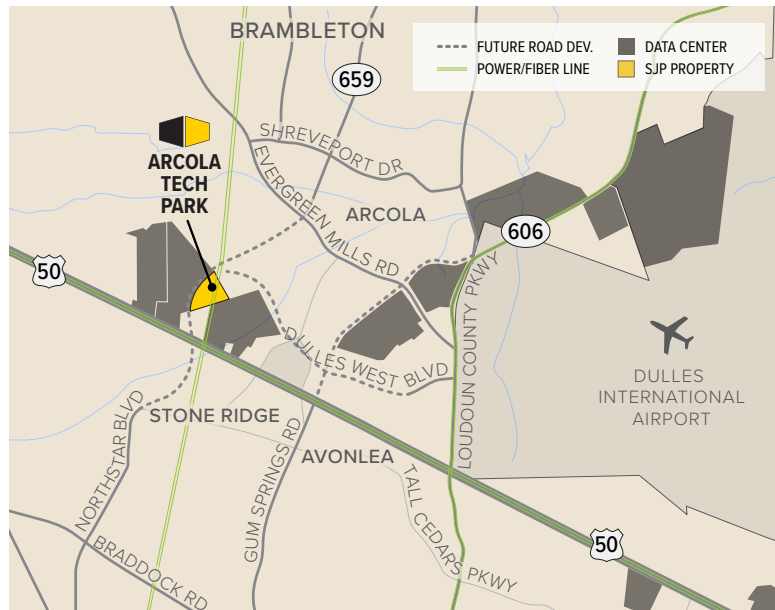

Arcola Tech Park

Aldie, Loudoun County VA, 20105

162,000 SF of by-right Data Center Development

- 14.35-acre property in Loudoun County, VA
- Data Center use by-right
- Zoned PD-IP 1993 revised with 0.6 FAR by-right
- Adjacent to pending data centers
- Access to power, fiber, water, and sewer

To learn more about Arcola Tech Park, visit: sjpi.com/ArcolaTechPark

Tabulations:

**PD-IP 1993 Revised
Zoning District at 0.6 FAR**

Data Center	162,000 SF
Equipment Yard	20,000 SF
Equipment Yard	33,000 SF