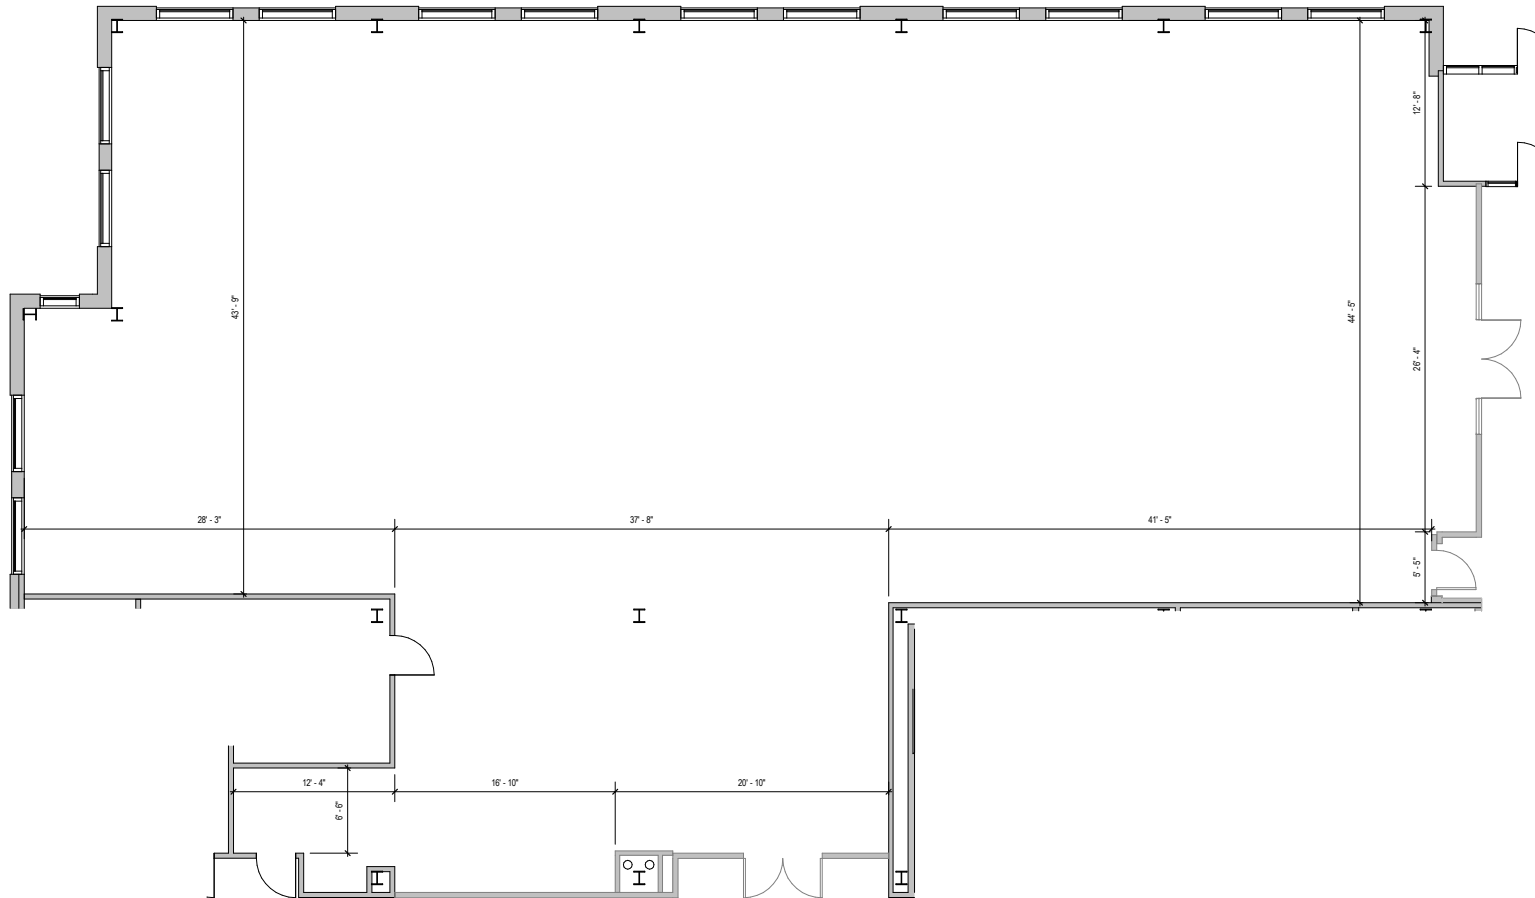

The GATE

6280 Guardian Gateway | Aberdeen Proving Ground, MD 21005
Suite 195 | First Floor

Total SF Available:
6,474 SF

PARKING