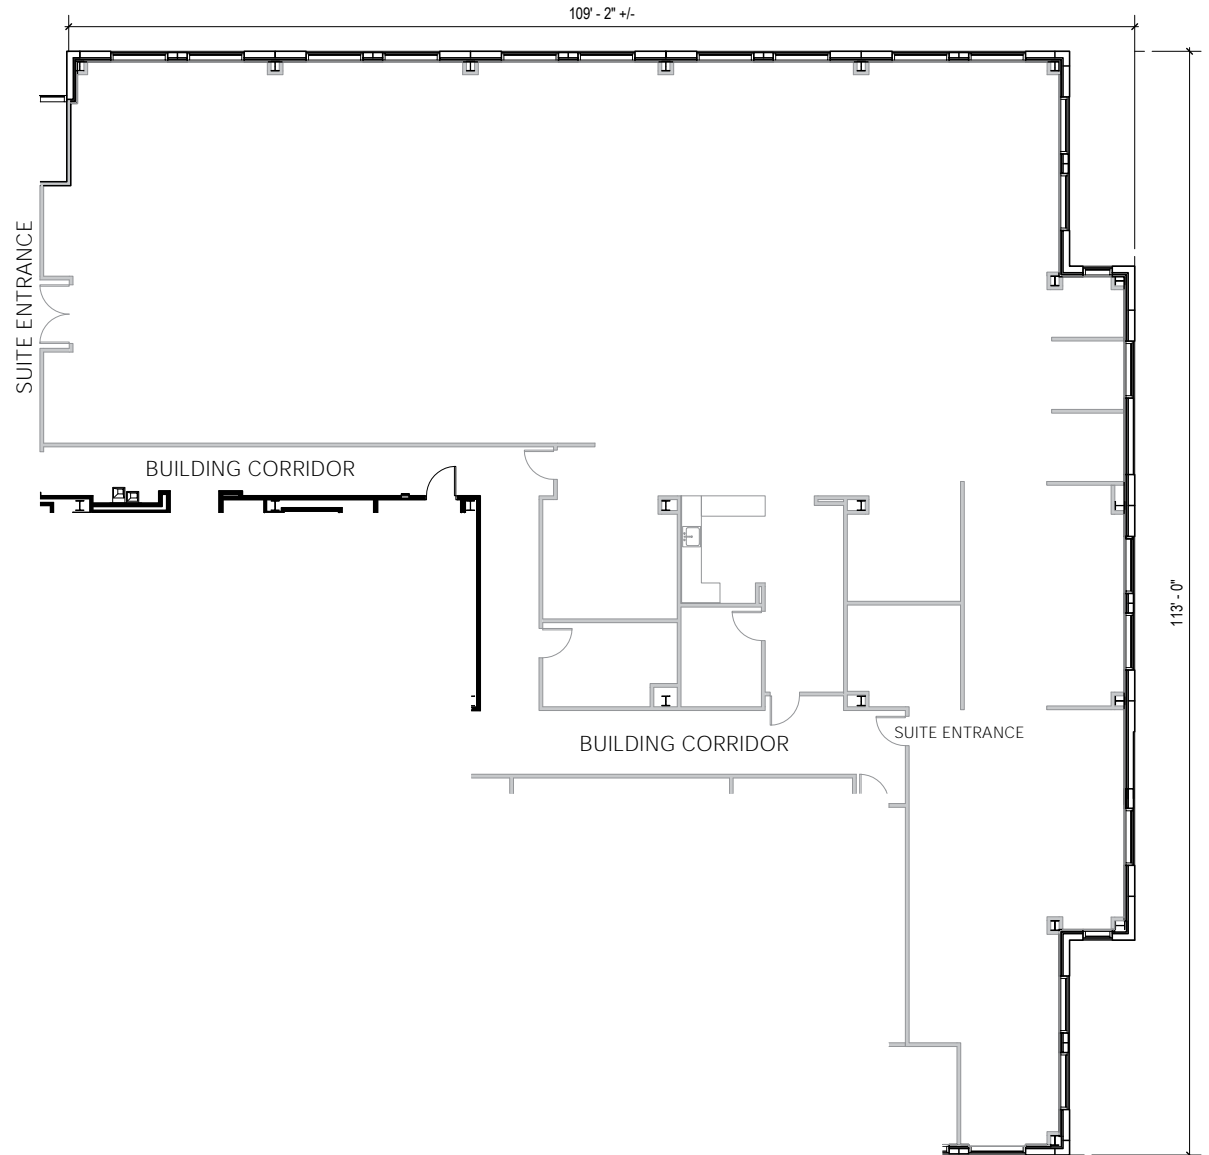

Total SF Available:
7,492 SF

[Take a Virtual Tour](#)

2560 Lord Baltimore Drive
 Baltimore, MD 21244
 410.788.0100 | SJPI.COM
 MD | CO | LA | NV | PA | UT | VA | WI

Connect with us @stjohnprop 

For additional leasing information
 or to schedule a tour, contact: