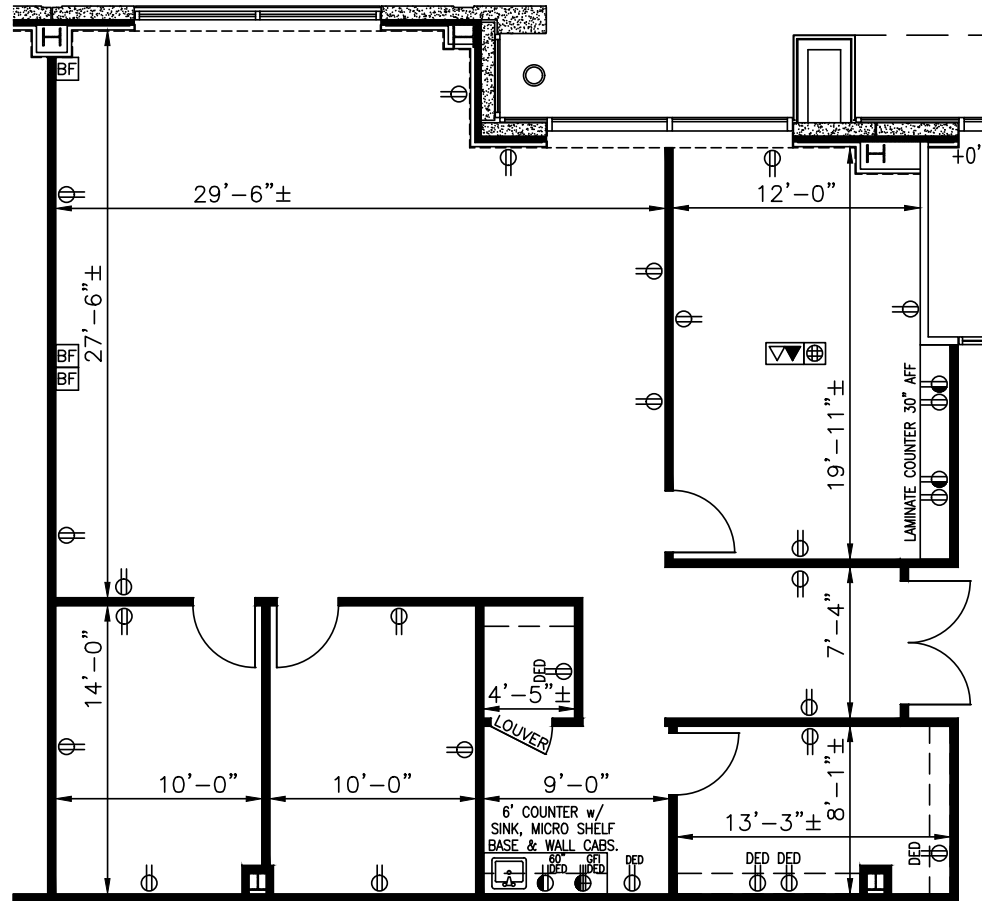

Total SF Available:
1,935 SF

Take a Virtual Tour

2560 Lord Baltimore Drive
 Baltimore, MD 21244
 410.788.0100 | SJPI.COM
 MD | CO | LA | NV | PA | UT | VA | WI

Connect with us @stjohnprop 

For additional leasing information
 or to schedule a tour, contact: