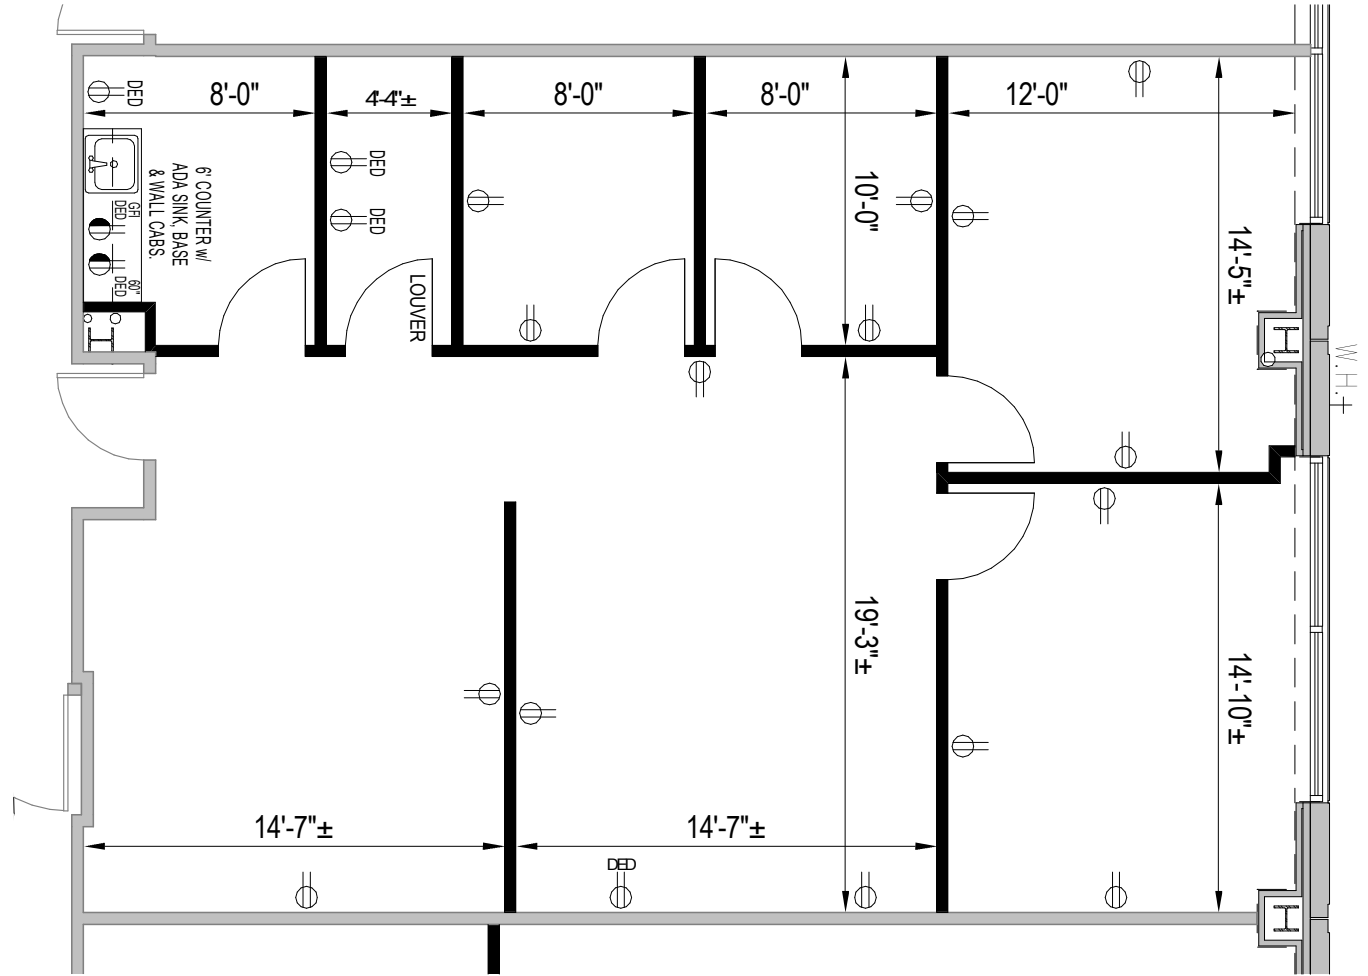

**Total SF Available:**  
1,441 SF

[Take a Virtual Tour](#)

**ST. JOHN**  
PROPERTIES

2560 Lord Baltimore Drive  
Baltimore, MD 21244

410.788.0100 | SJPI.COM

MD | CO | LA | NV | PA | UT | VA | WI

Connect with us @stjohnprop