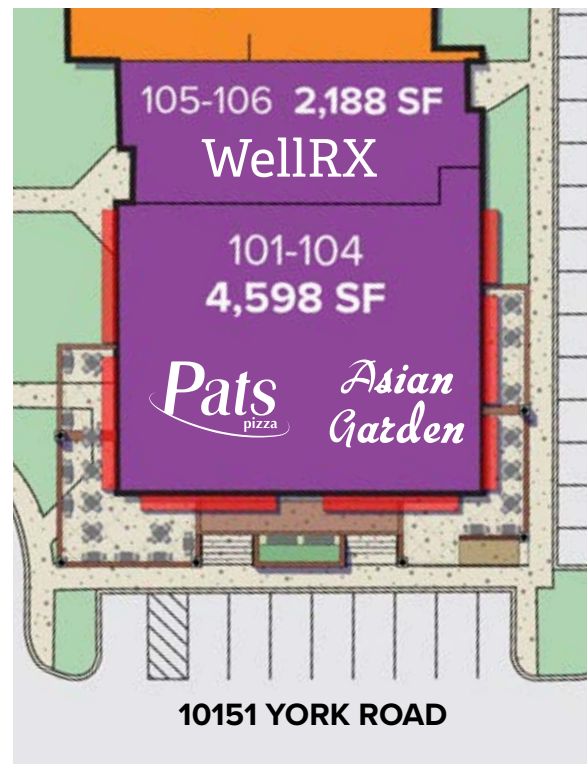

Demographics

	1 Mile	3 Miles	5 Miles
Population	8,324	50,993	95,829
Avg. Household Income	$77,383	$112,251	$125,610